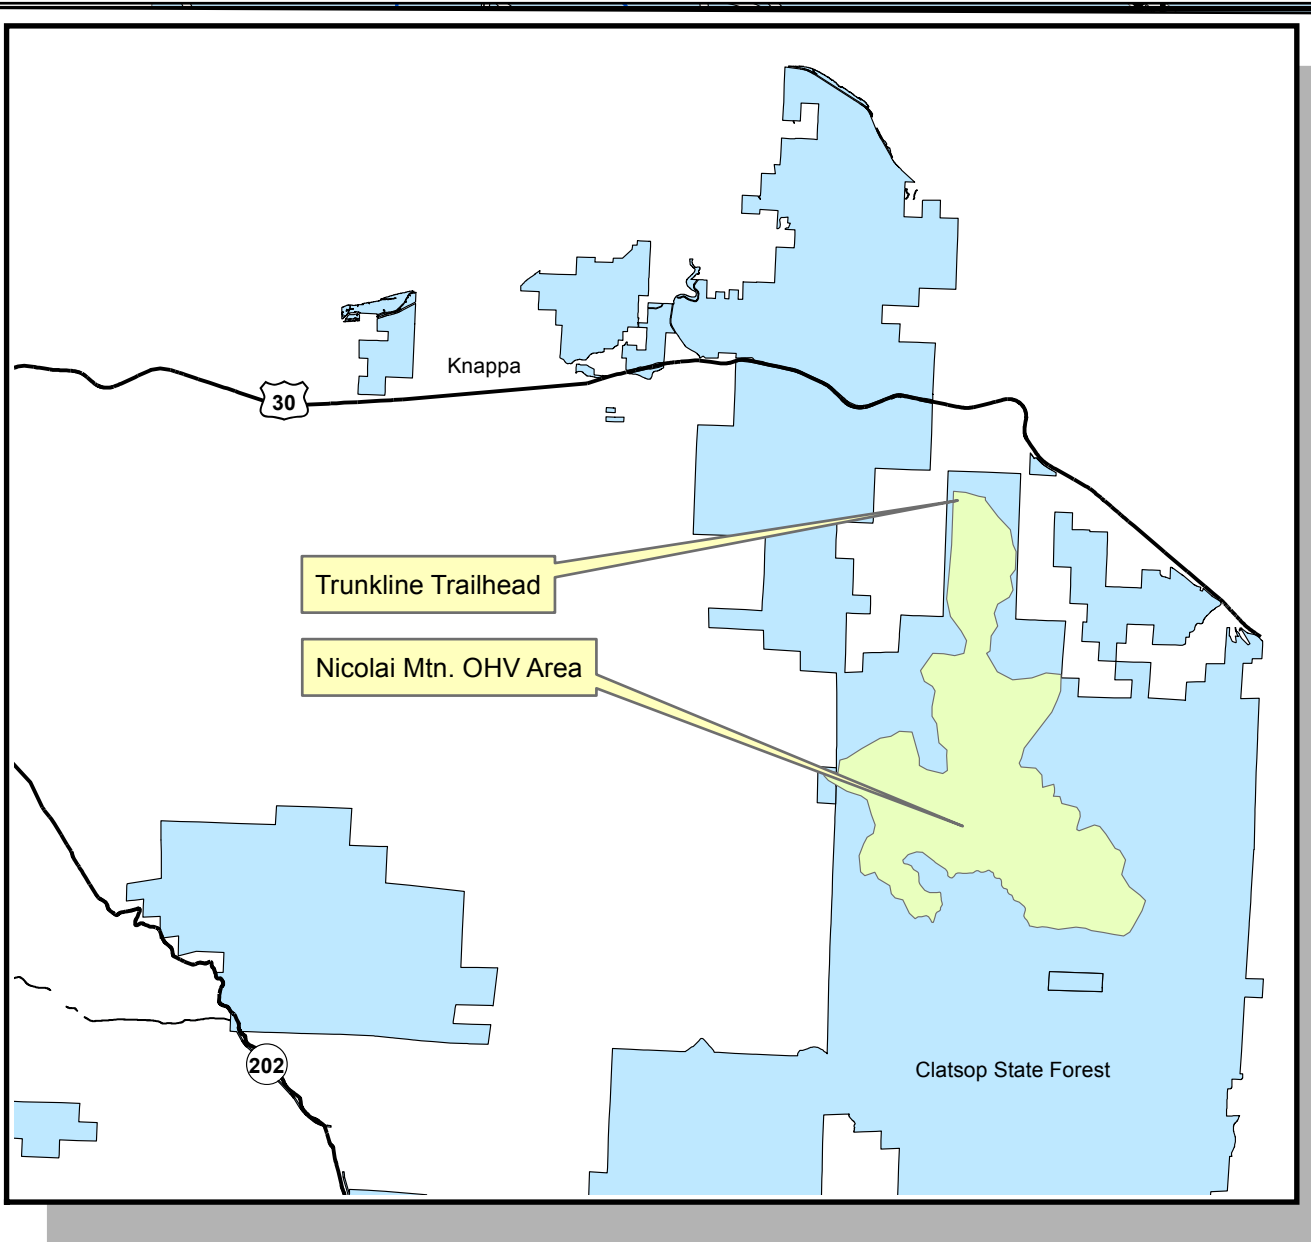

# NICOLAI MOUNTAIN OHV AREA

treadlightly!  
ON LAND AND WATER

YAMAHA  
OHV Access Initiative

### Legend

- OHV Staging Area
- Designated ATV Trail
- Easy
- Moderate
- Difficult
- Bridge
- Gate
- Quarry
- Stockpile
- Nicolai Mtn. OHV Area
- ODF Ownership

Trail ID	Trail Name	Trail Rating
BA	Broken Axle	Moderate
BA1 0	Broken Axle 10	Moderate
BC	The Bone Collector	Moderate
CW	Cake Walk	Easy
CW1 0	Cake Walk 10	Easy
FL	Fall Line	Moderate
KH	Knob Hill	Moderate
KL	Knob Loop	Moderate
KL20	Knob Loop Access 20	Moderate
KP	Knob Point Lookout	Moderate
ML	McNary Loop	Easy
MW	Microwave Bypass	Easy, Moderate
MW1 0	Microwave Bypass 10	Easy
PC	Plympton Creek Trail	Moderate
PC10	Plympton Creek Trail 10	Moderate
PC20	Plympton Creek Trail 20	Moderate
PC30	Plympton Creek Trail 30	Moderate
PC40	Plympton Creek Trail 40	Moderate
PC50	Plympton Creek Trail 50	Moderate
TL	Trunkline	Easy
TL10	Trunkline Access 10	Easy
TL20	Trunkline Access 20	Easy
TL30	Trunkline Access 30	Easy
TR	Tuck & Roll	Moderate
WW	Wiggle Worm	Moderate
WW 10	Wiggle Worm Loop	Moderate