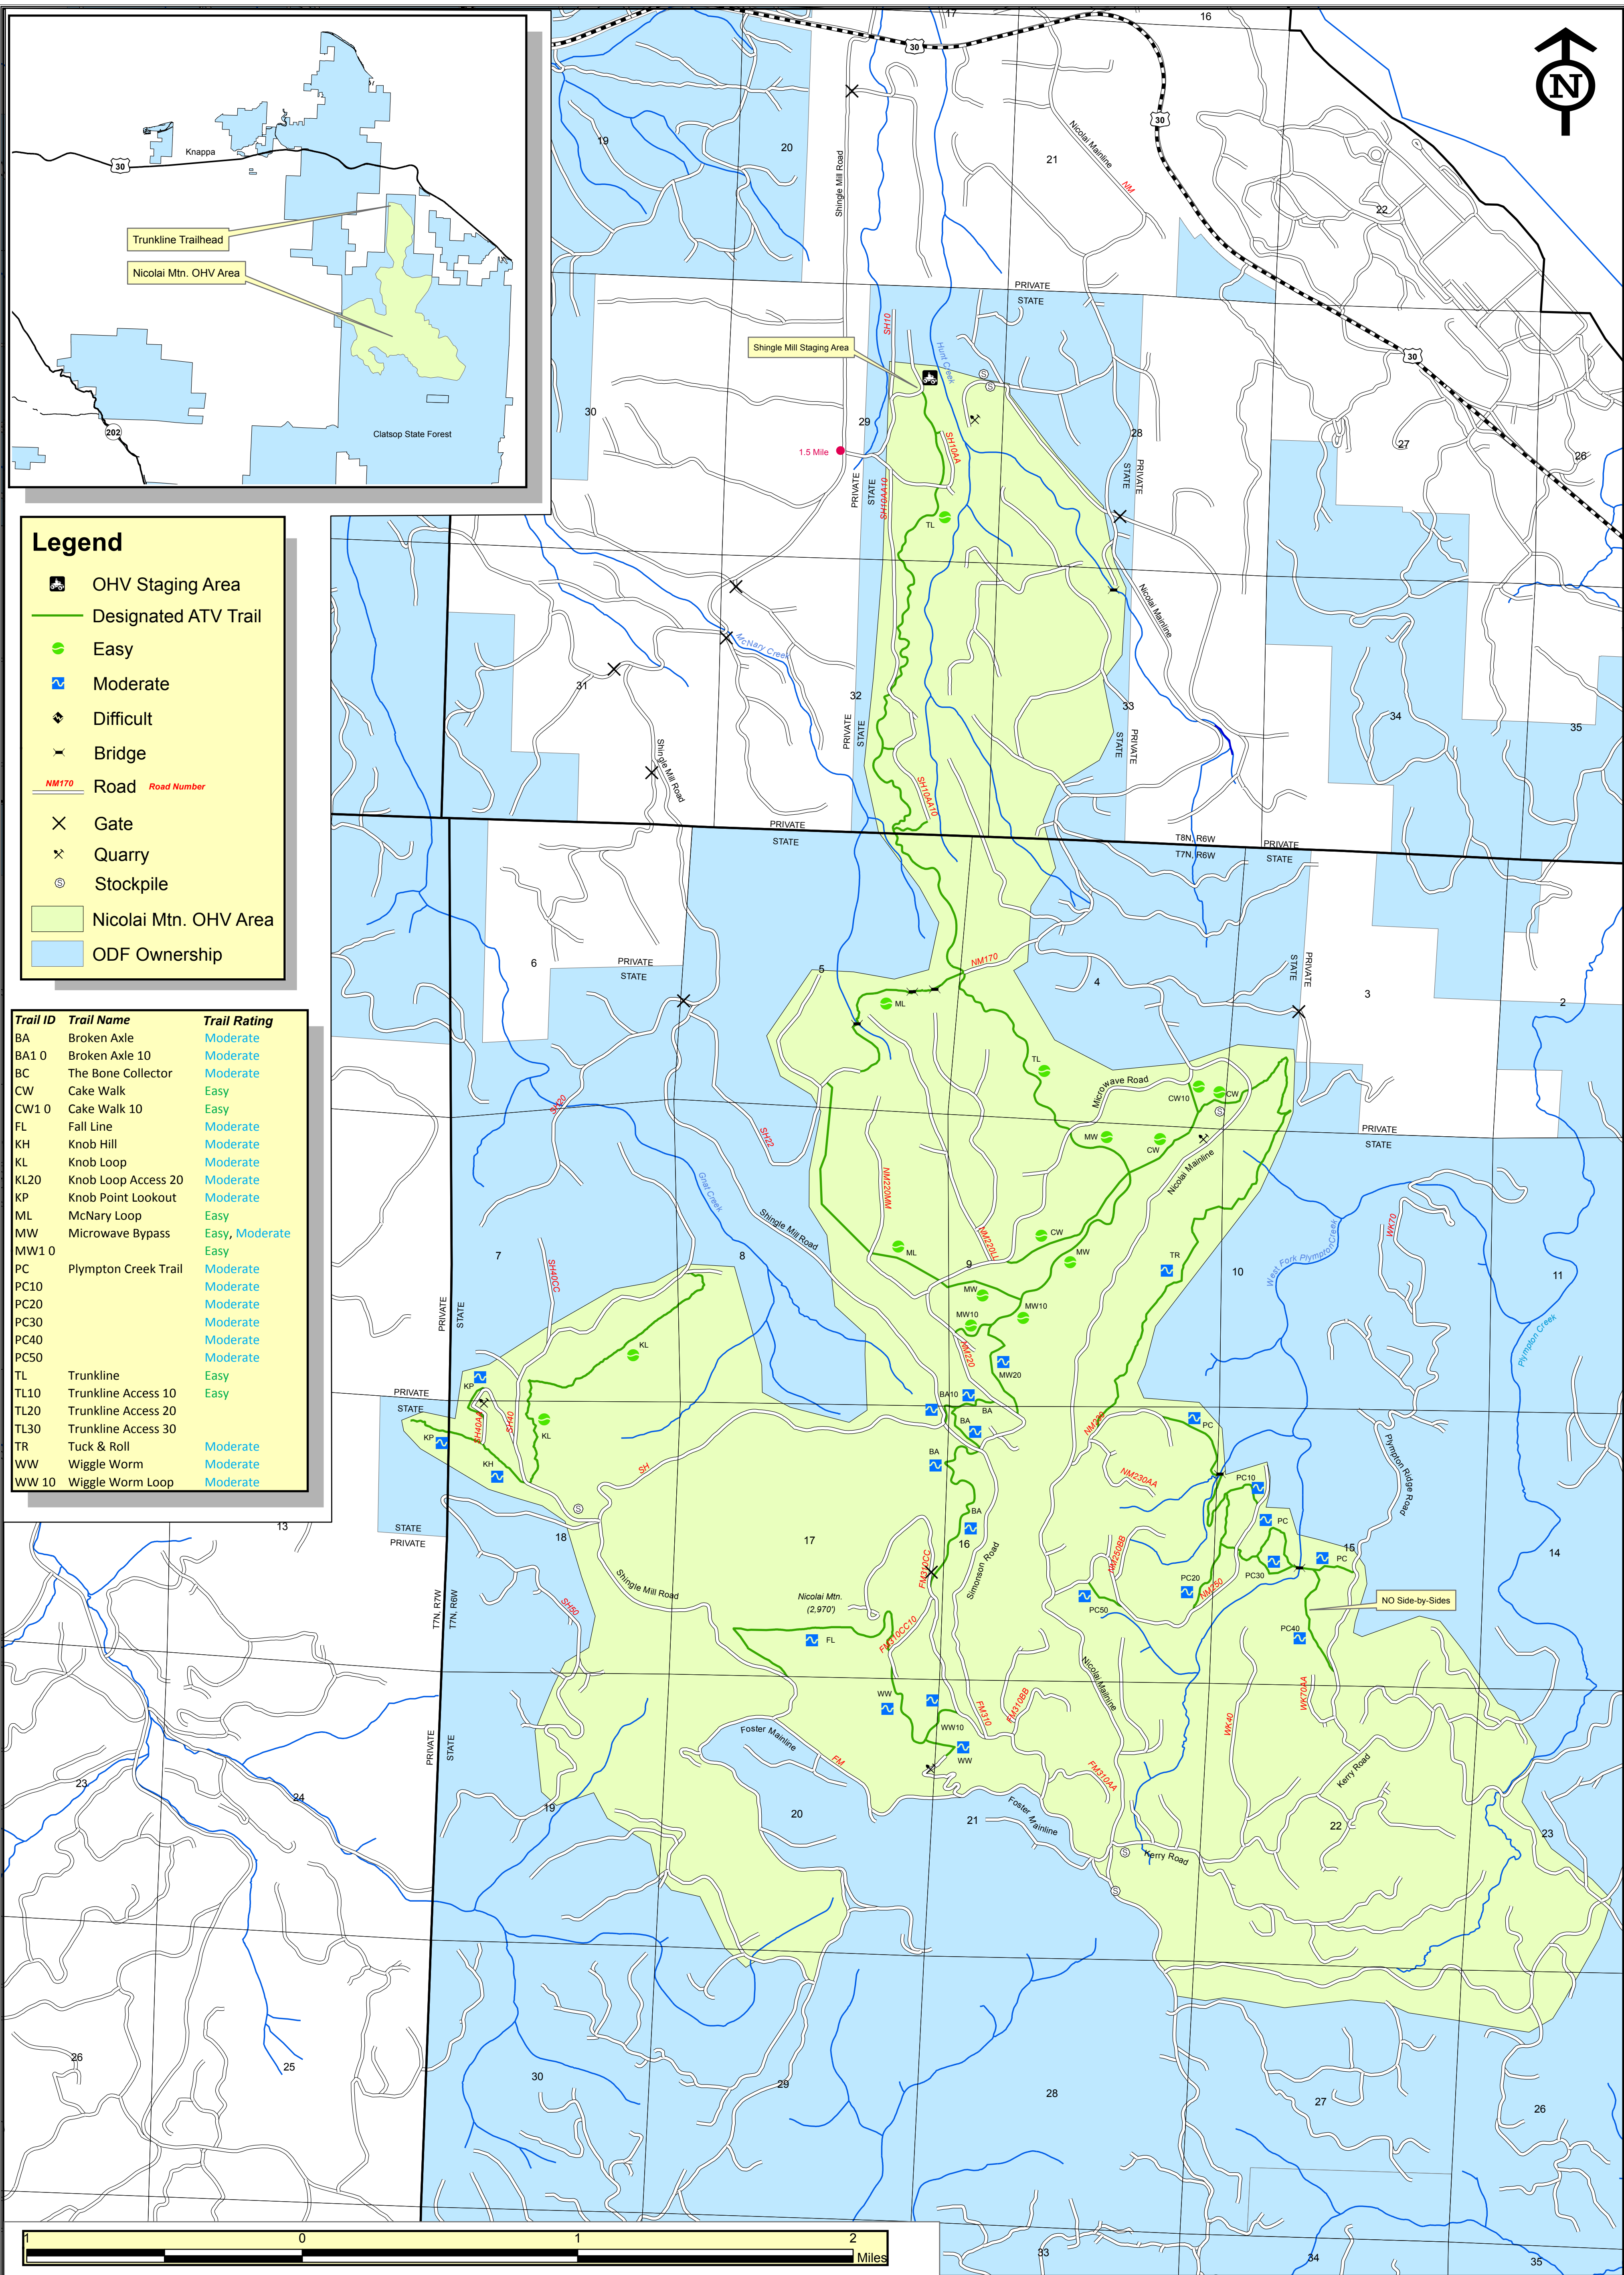

# NICOLAI MOUNTAIN OHV AREA

treadlightly!  
ON LAND AND WATER

YAMAHA  
OHV Access Initiative

### Legend

- OHV Staging Area
- Designated ATV Trail
- Easy
- Moderate
- Difficult
- Bridge
- Gate
- Quarry
- Stockpile
- Nicolai Mtn. OHV Area
- ODF Ownership

Trail ID	Trail Name	Trail Rating
BA	Broken Axle	Moderate
BA1 0	Broken Axle 10	Moderate
BC	The Bone Collector	Moderate
CW	Cake Walk	Easy
CW1 0	Cake Walk 10	Easy
FL	Fall Line	Moderate
KH	Knob Hill	Moderate
KL	Knob Loop	Moderate
KL20	Knob Loop Access 20	Moderate
KP	Knob Point Lookout	Moderate
ML	McNary Loop	Easy
MW	Microwave Bypass	Easy, Moderate
MW1 0	Microwave Bypass 10	Easy
PC	Plympton Creek Trail	Moderate
PC10	Plympton Creek Trail 10	Moderate
PC20	Plympton Creek Trail 20	Moderate
PC30	Plympton Creek Trail 30	Moderate
PC40	Plympton Creek Trail 40	Moderate
PC50	Plympton Creek Trail 50	Moderate
TL	Trunkline	Easy
TL10	Trunkline Access 10	Easy
TL20	Trunkline Access 20	Easy
TL30	Trunkline Access 30	Easy
TR	Tuck & Roll	Moderate
WW	Wiggle Worm	Moderate
WW 10	Wiggle Worm Loop	Moderate