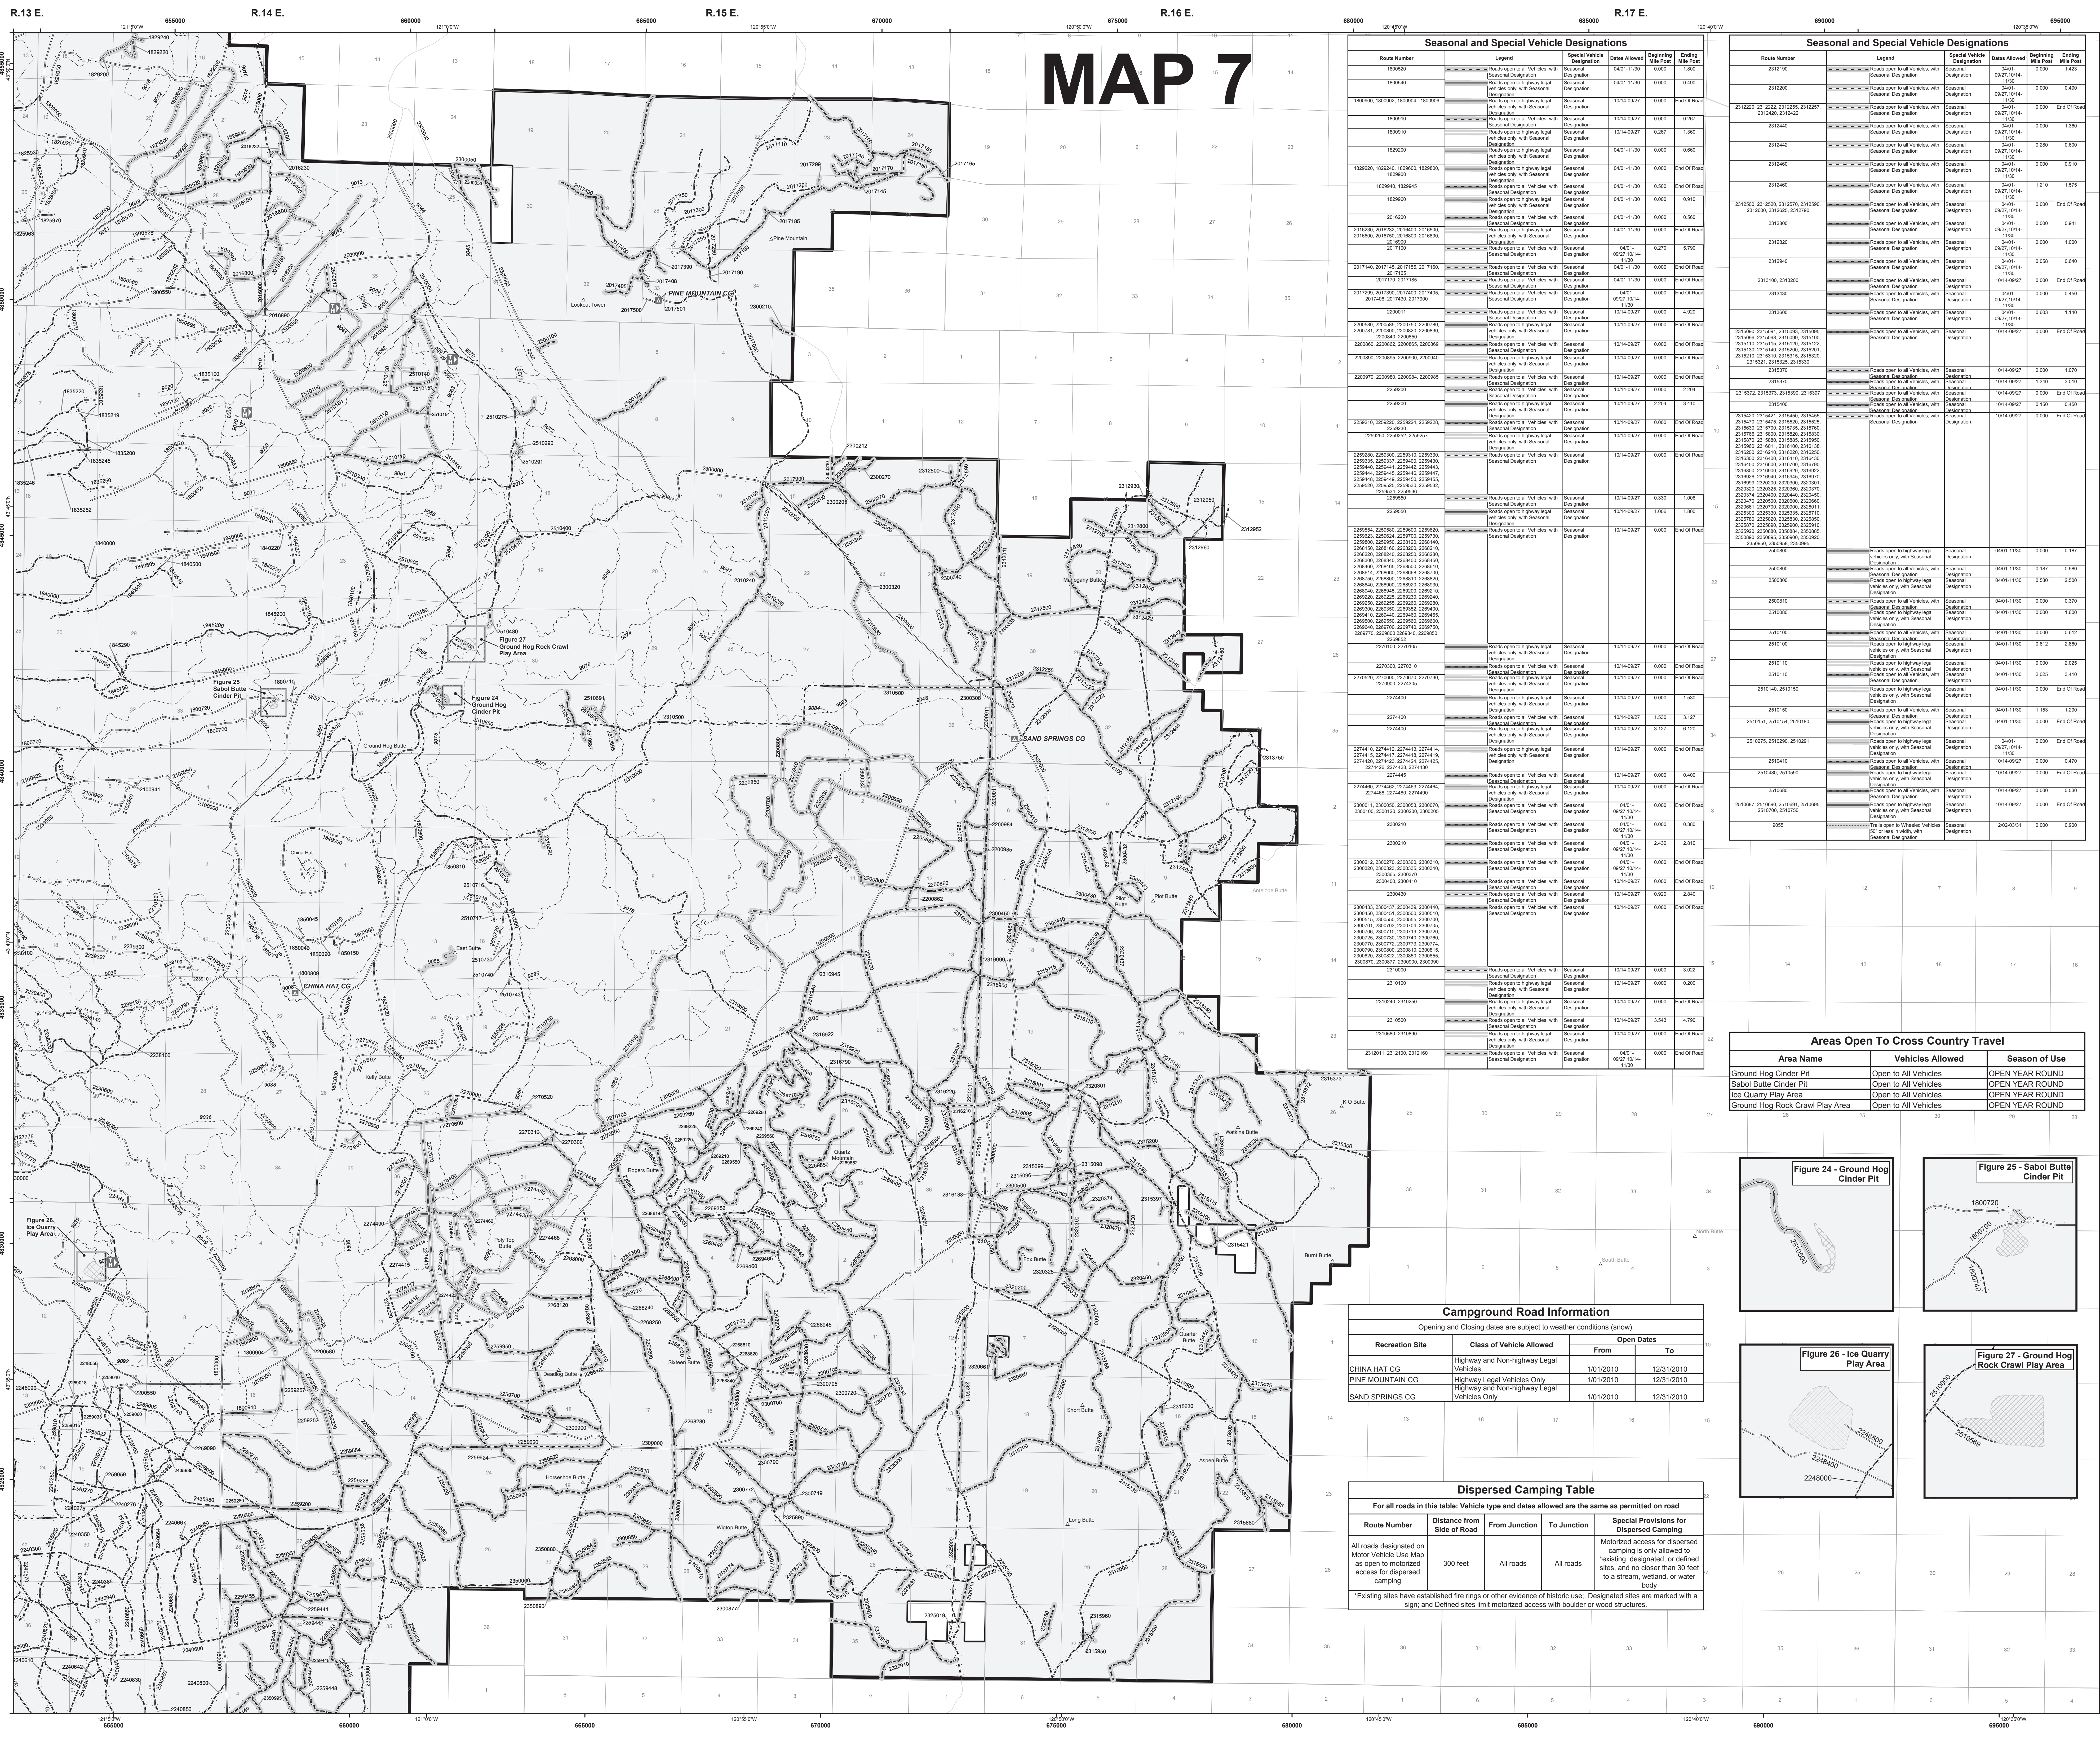

Legend

- Roads Open to Highway Legal Vehicles
- Roads Open to All Vehicles
- Trails Open to Wheeled Vehicles 50' or Less in Width
- Seasonal Designation (See Table)
- Dispersed Camping (See Table DC Information)
- Highways, U.S. State
- Other Public Roads
- FS Campground
- Accessed Trailhead
- Peaks
- Areas Open to Cross-Country Travel
- Forest or Unit Boundary
- National Forest System Lands
- Non-National Forest System Lands within the National Forest
- Township and Range Lines
- Section Lines
- Lakes and Rivers

MAP 7