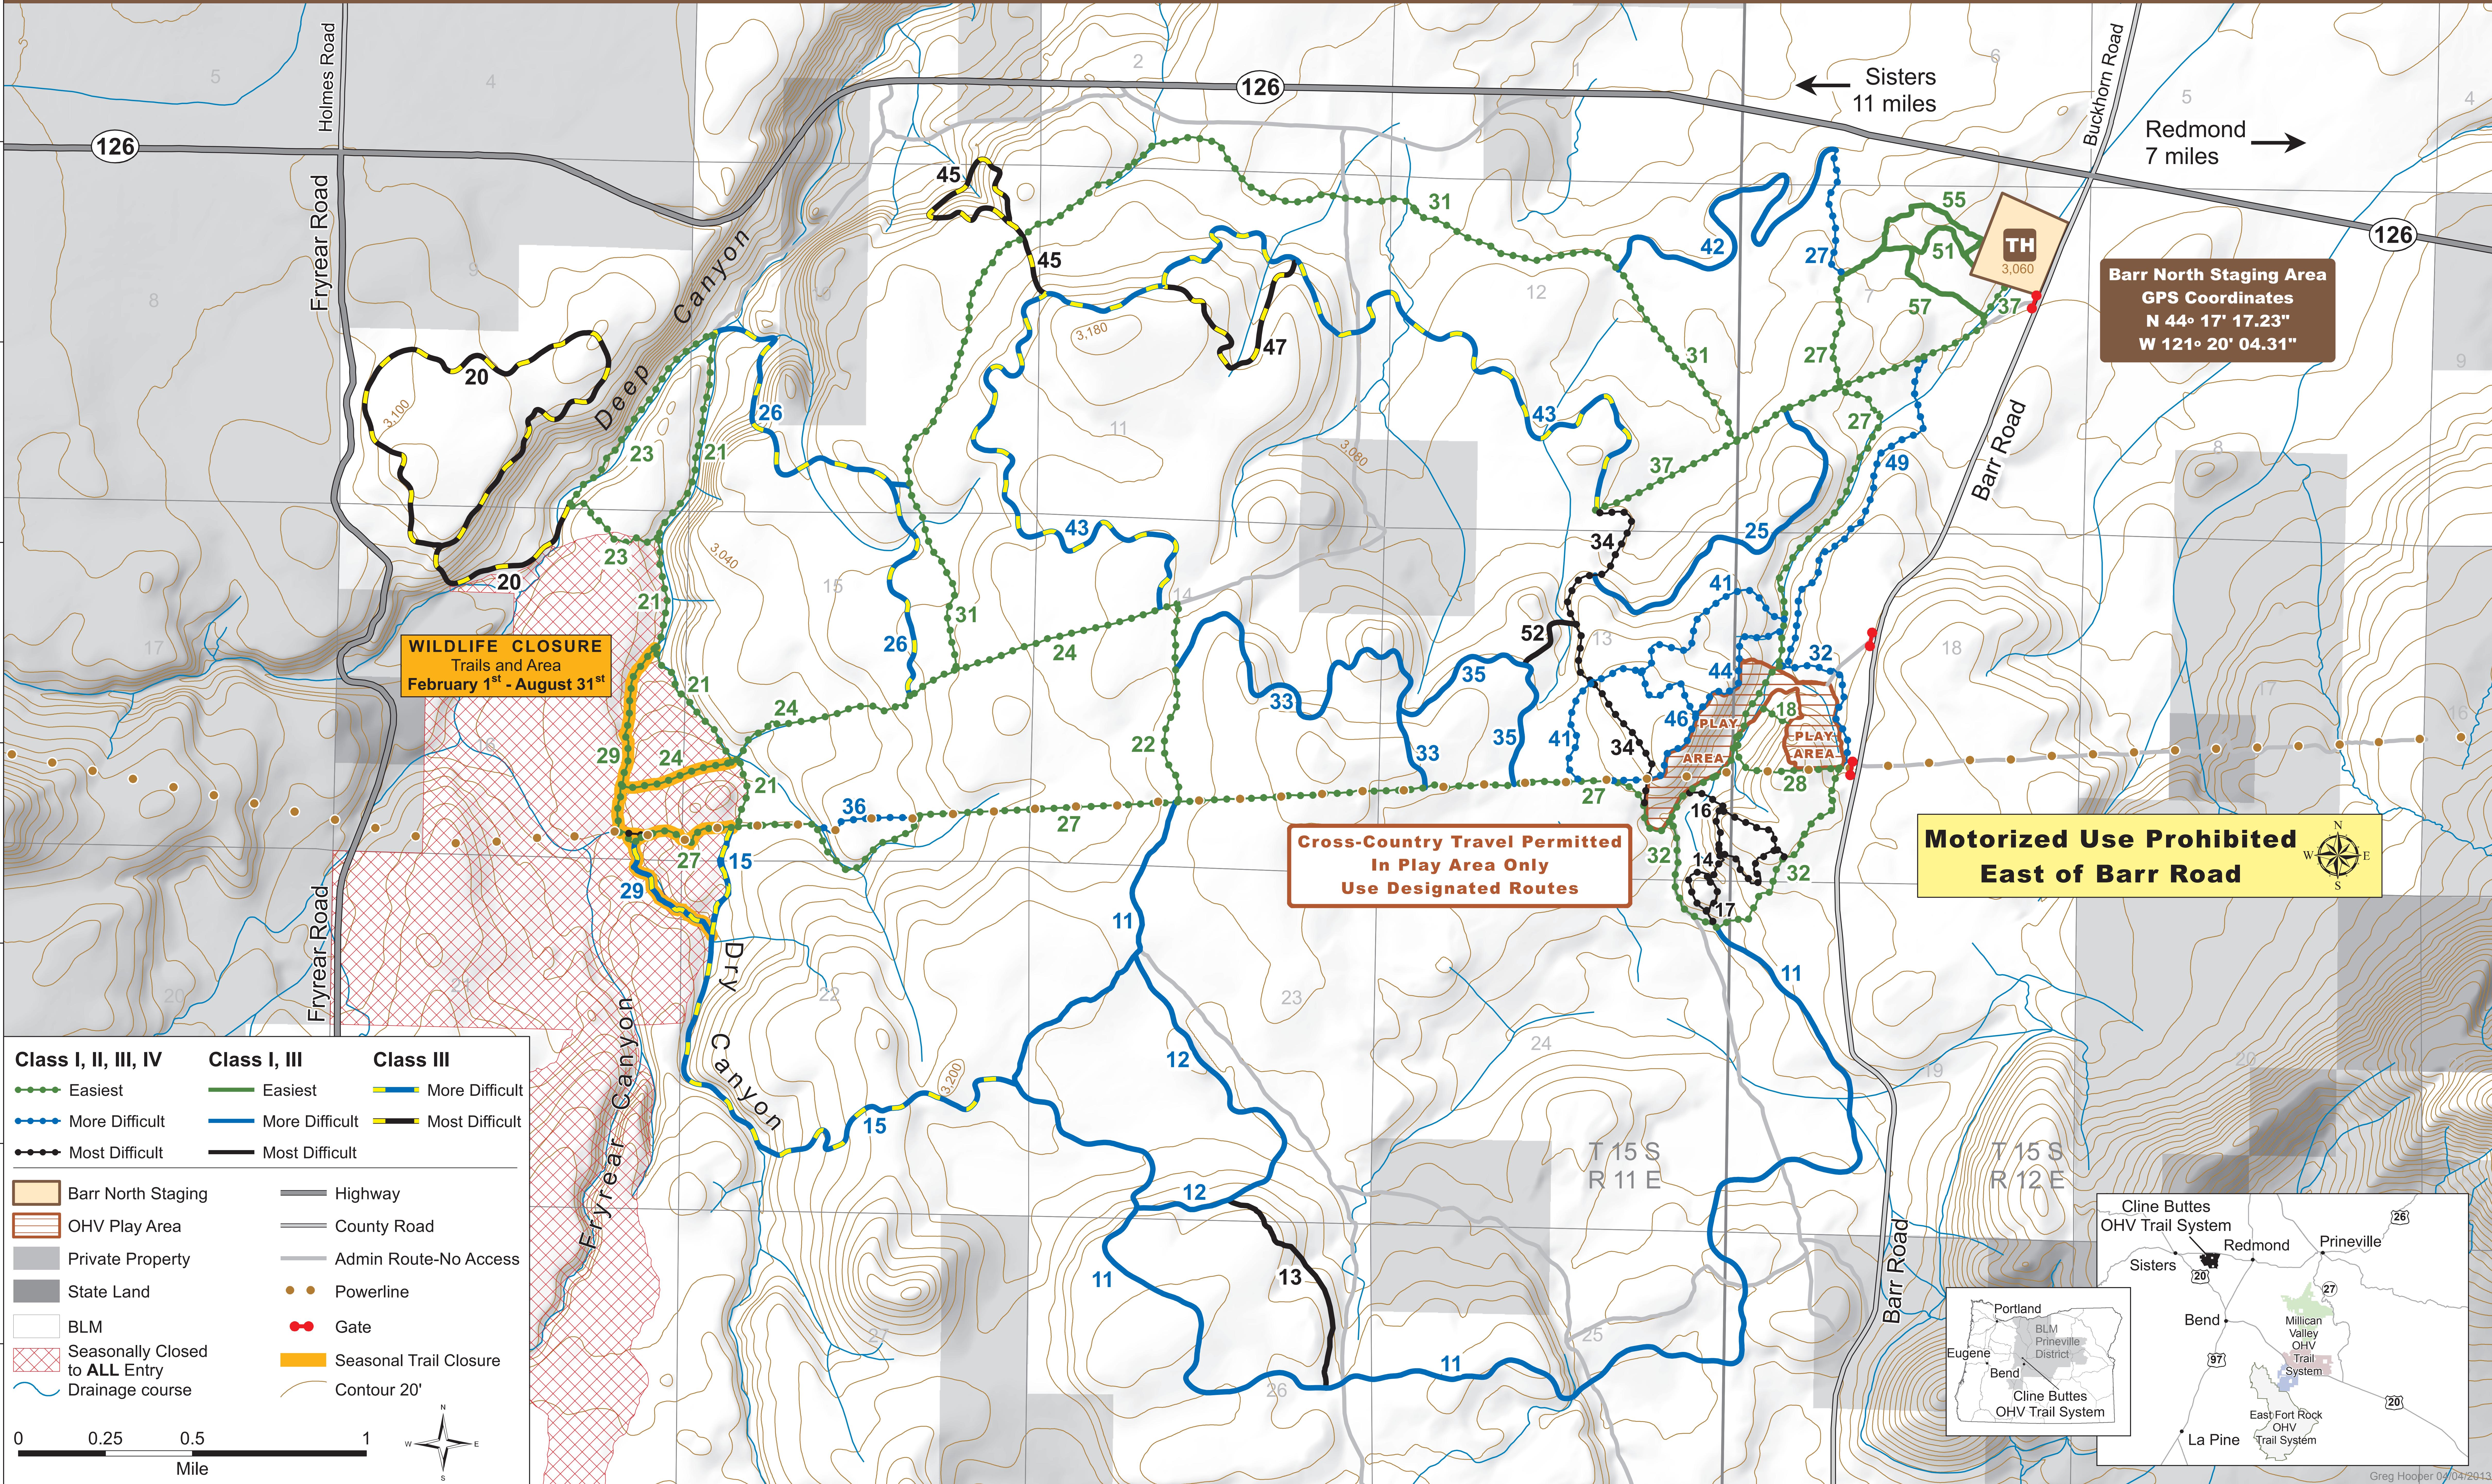

## Off Highway Vehicle Trail System Map

BLM

Prineville District

Class I, II, III, IV	Class I, III	Class III
Easiest	Easiest	More Difficult
More Difficult	More Difficult	Most Difficult
Most Difficult	Most Difficult	

Barr North Staging	Highway
OHV Play Area	County Road
Private Property	Admin Route-No Access
State Land	Powerline
BLM	Gate
Seasonally Closed to ALL Entry	Seasonal Trail Closure
Drainage course	Contour 20'

0 0.25 0.5 1 Mile

**WILDLIFE CLOSURE**  
Trails and Area  
February 1<sup>st</sup> - August 31<sup>st</sup>

**Cross-Country Travel Permitted**  
In Play Area Only  
Use Designated Routes

**Motorized Use Prohibited**  
East of Barr Road

**Barr North Staging Area**  
GPS Coordinates  
N 44° 17' 17.23"  
W 121° 20' 04.31"