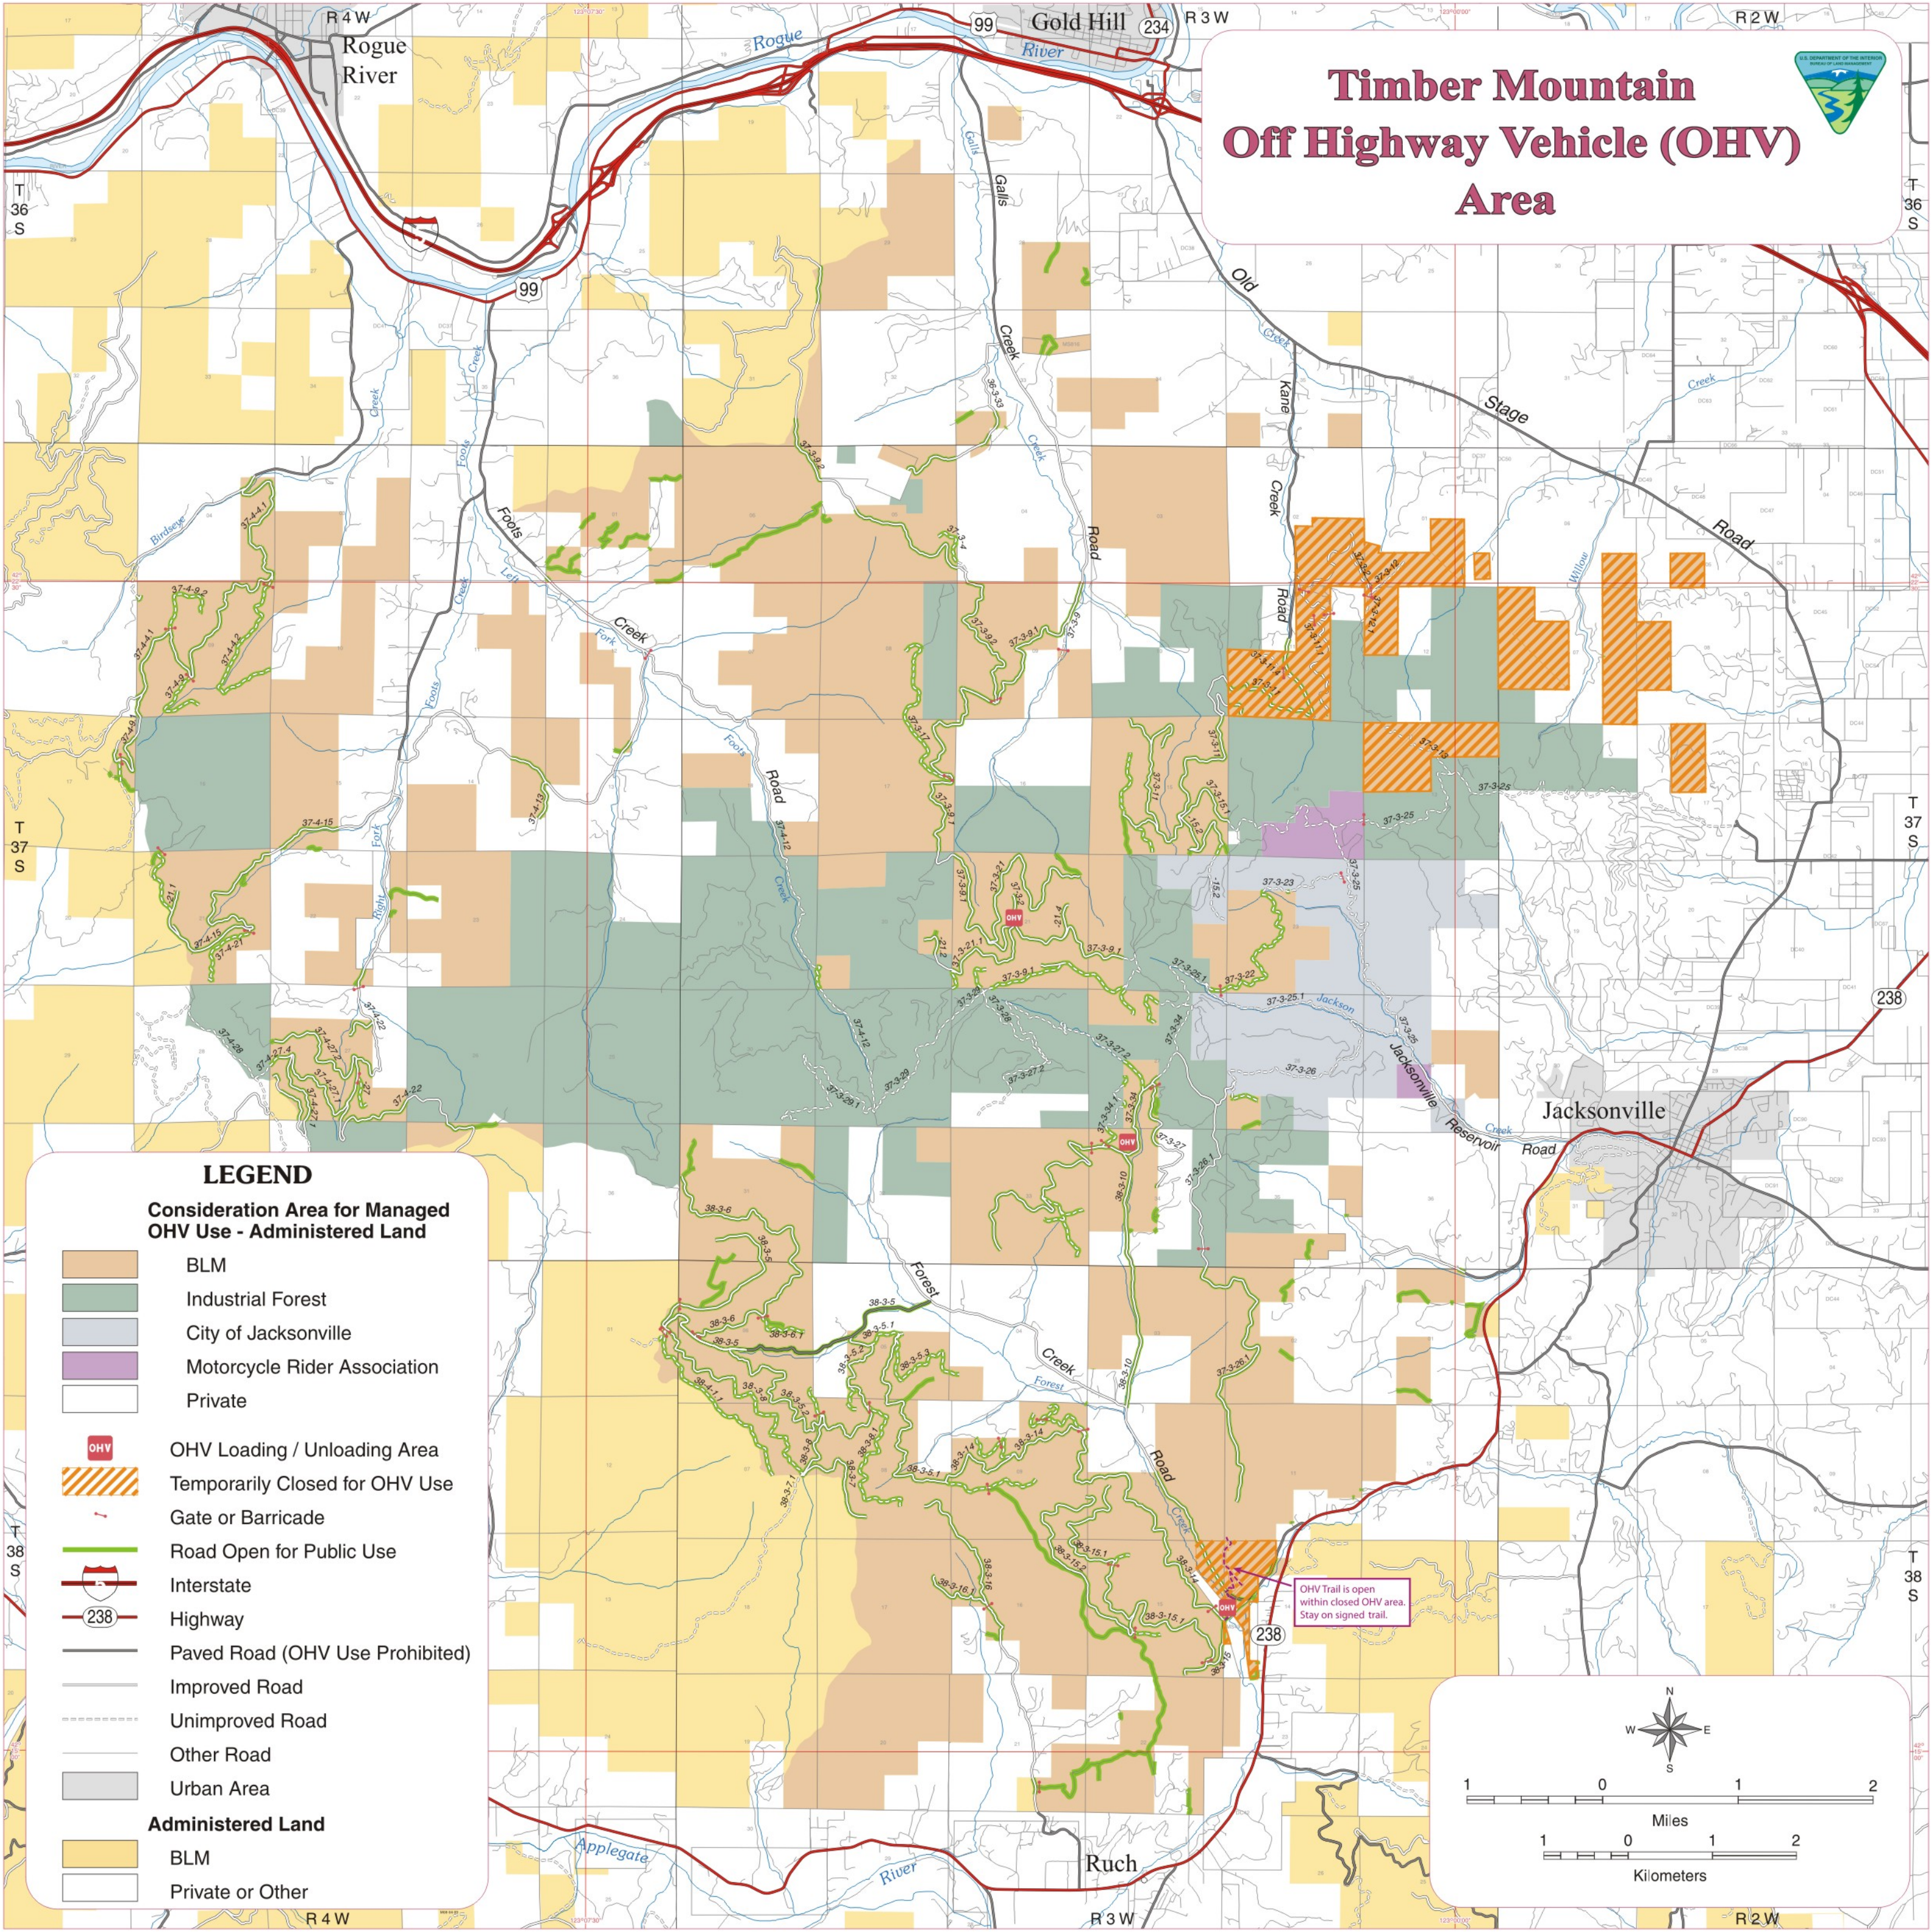

Timber Mountain Off Highway Vehicle (OHV) Area

LEGEND

Consideration Area for Managed OHV Use - Administered Land

- BLM
- Industrial Forest
- City of Jacksonville
- Motorcycle Rider Association
- Private
- OHV Loading / Unloading Area
- Temporarily Closed for OHV Use
- Gate or Barricade
- Road Open for Public Use
- Interstate
- Highway
- Paved Road (OHV Use Prohibited)
- Improved Road
- Unimproved Road
- Other Road
- Urban Area
- Administered Land**
- BLM
- Private or Other