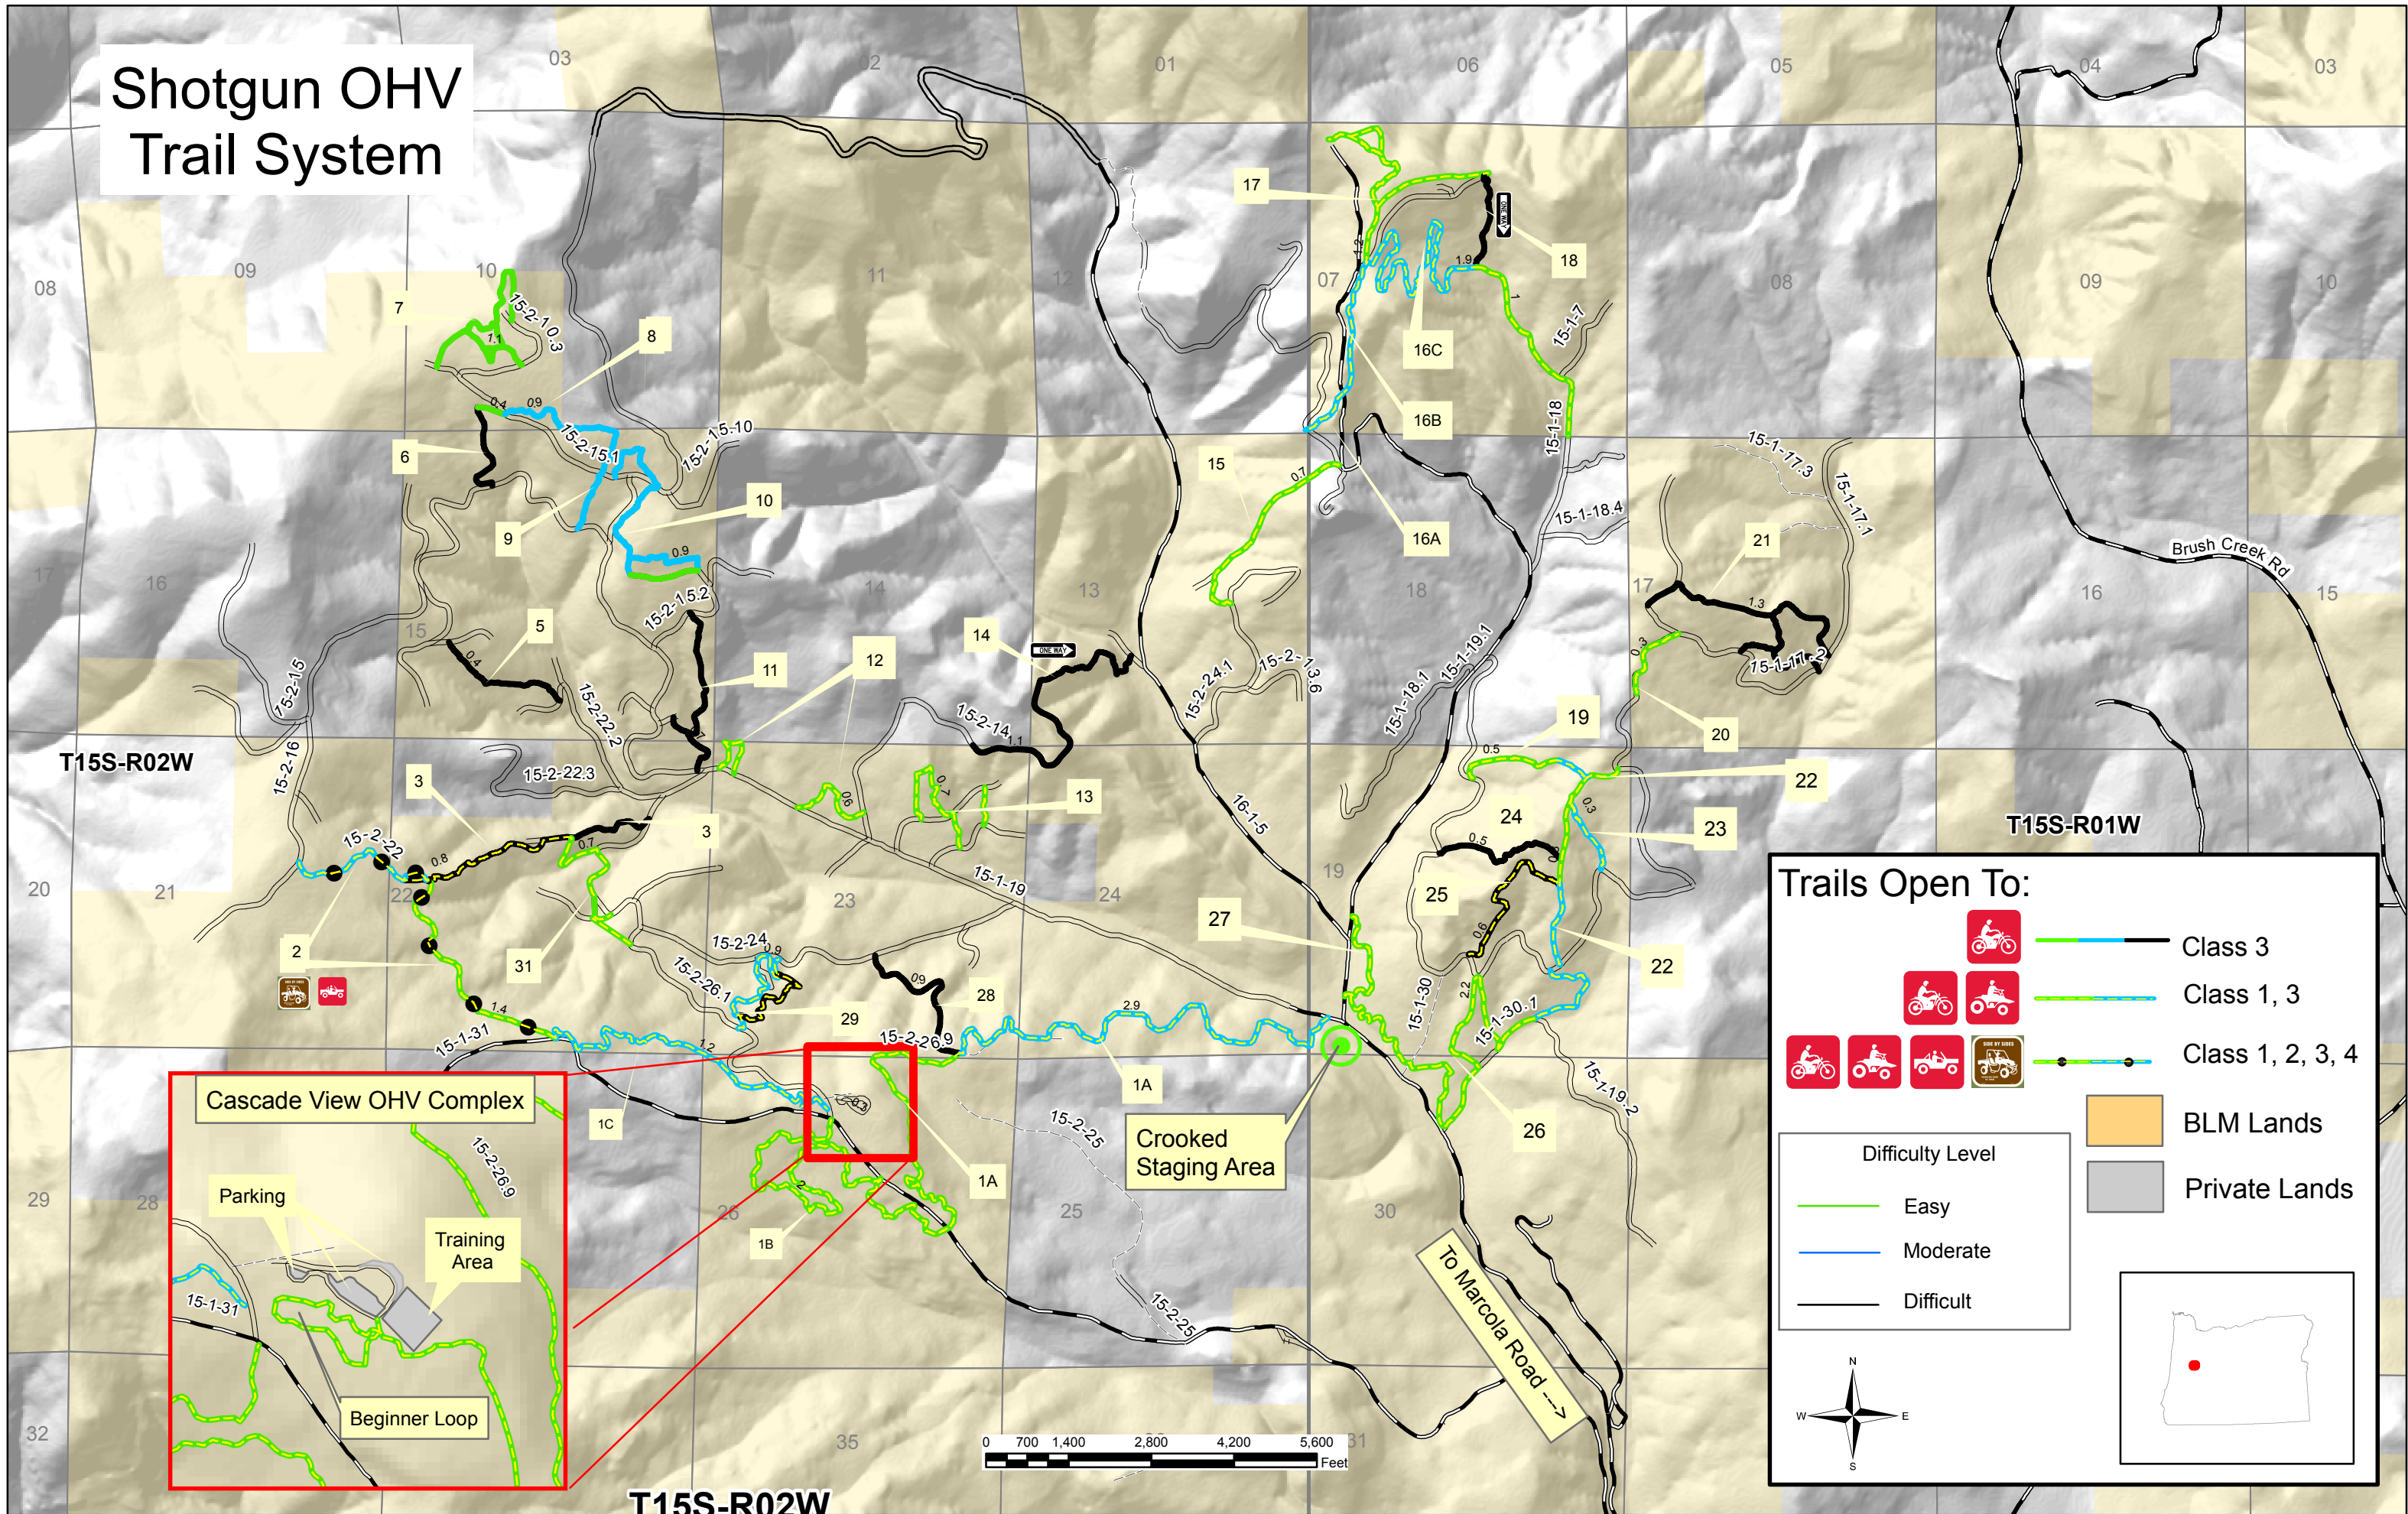

Shotgun OHV Trail System

Trails Open To:

- Class 3
- Class 1, 3
- Class 1, 2, 3, 4

Difficulty Level

- Easy
- Moderate
- Difficult

Land Ownership

- BLM Lands
- Private Lands

Inset Map: A small map of the state of Oregon with a red dot indicating the location of the Shotgun OHV Trail System in the southeastern part of the state.

Cascade View OHV Complex

- Parking
- Training Area
- Beginner Loop

Crooked Staging Area

To Marcola Road →