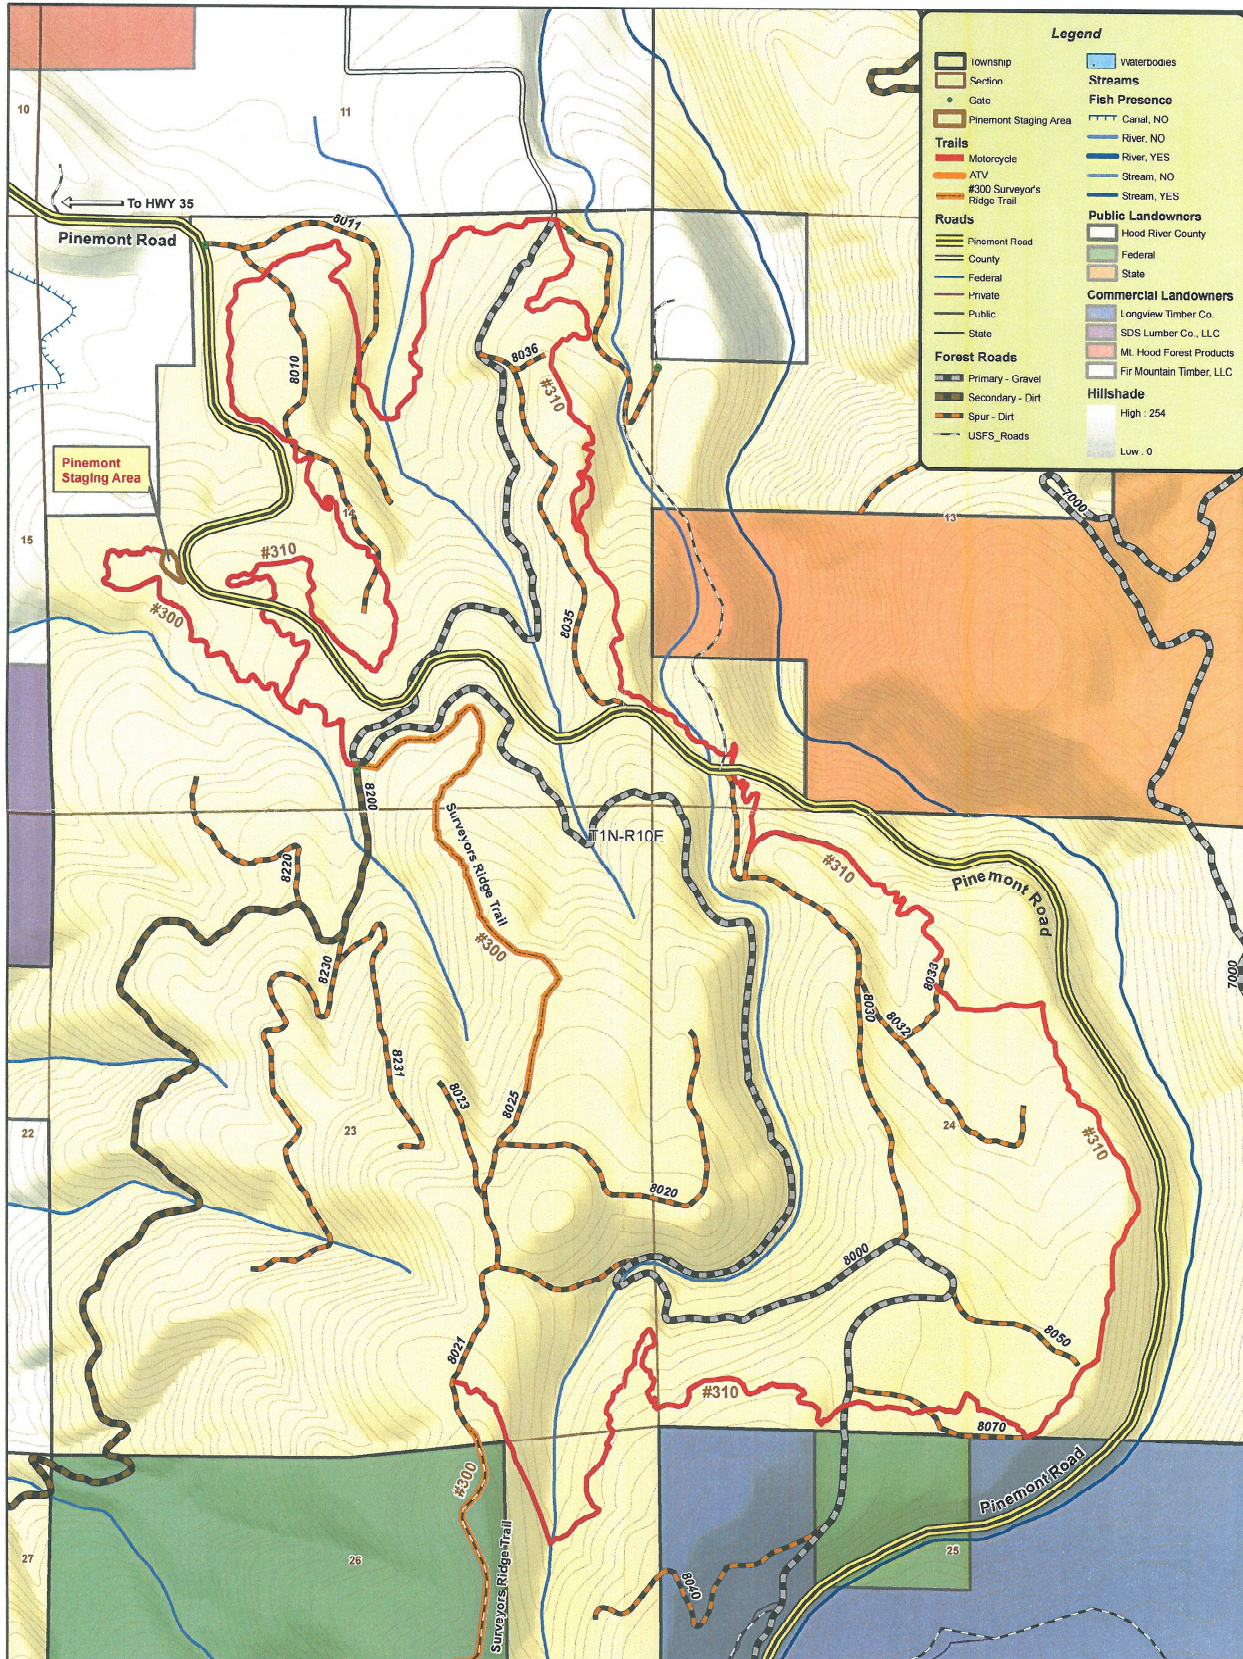

Hood River County Forestry Department East Area Pinemont Loop Trail