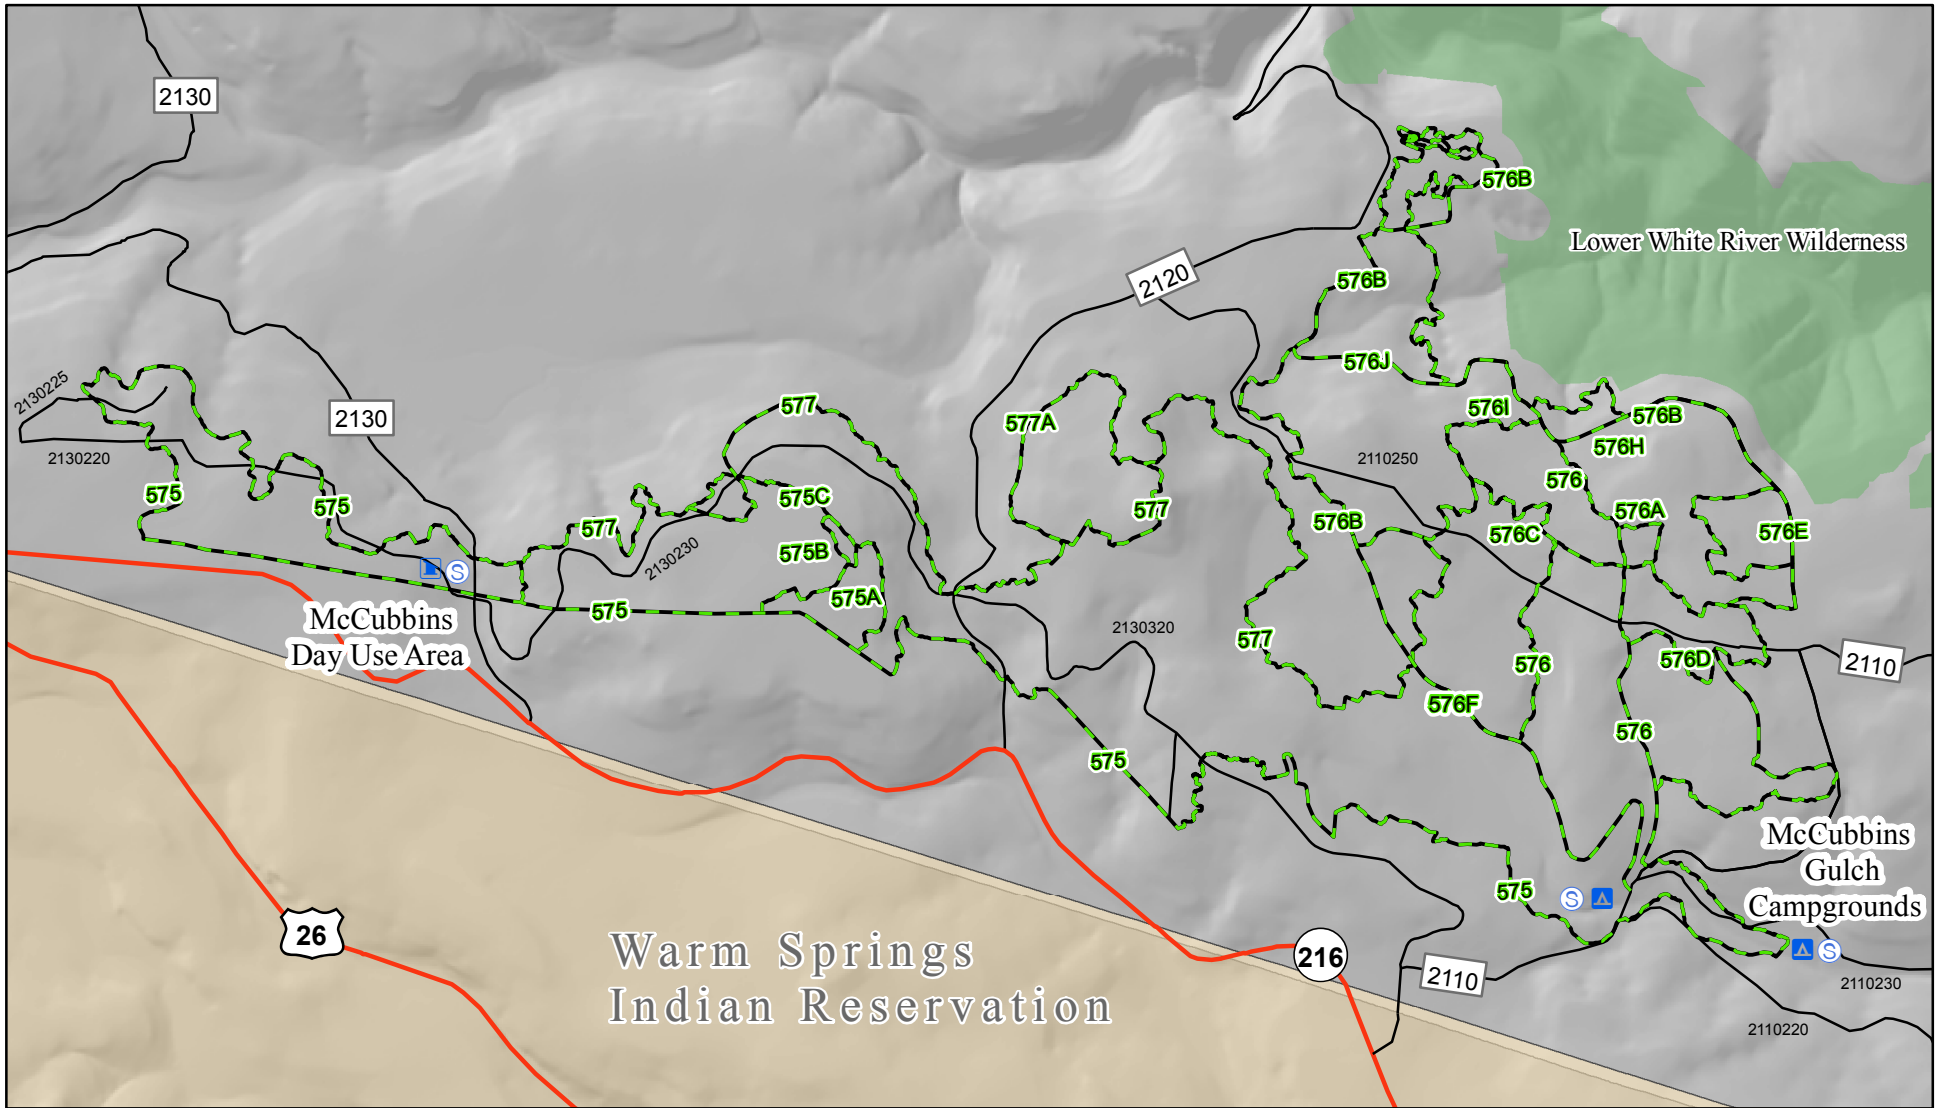

Mt. Hood National Forest McCubbins Gulch Designated Off Highway Vehicle (OHV) Routes

- - - Trails Open to ATV Class I, III
- Road Open to Highway Legal Vehicles Only
- US or State Highway
- Staging Area
- Mt. Hood National Forest