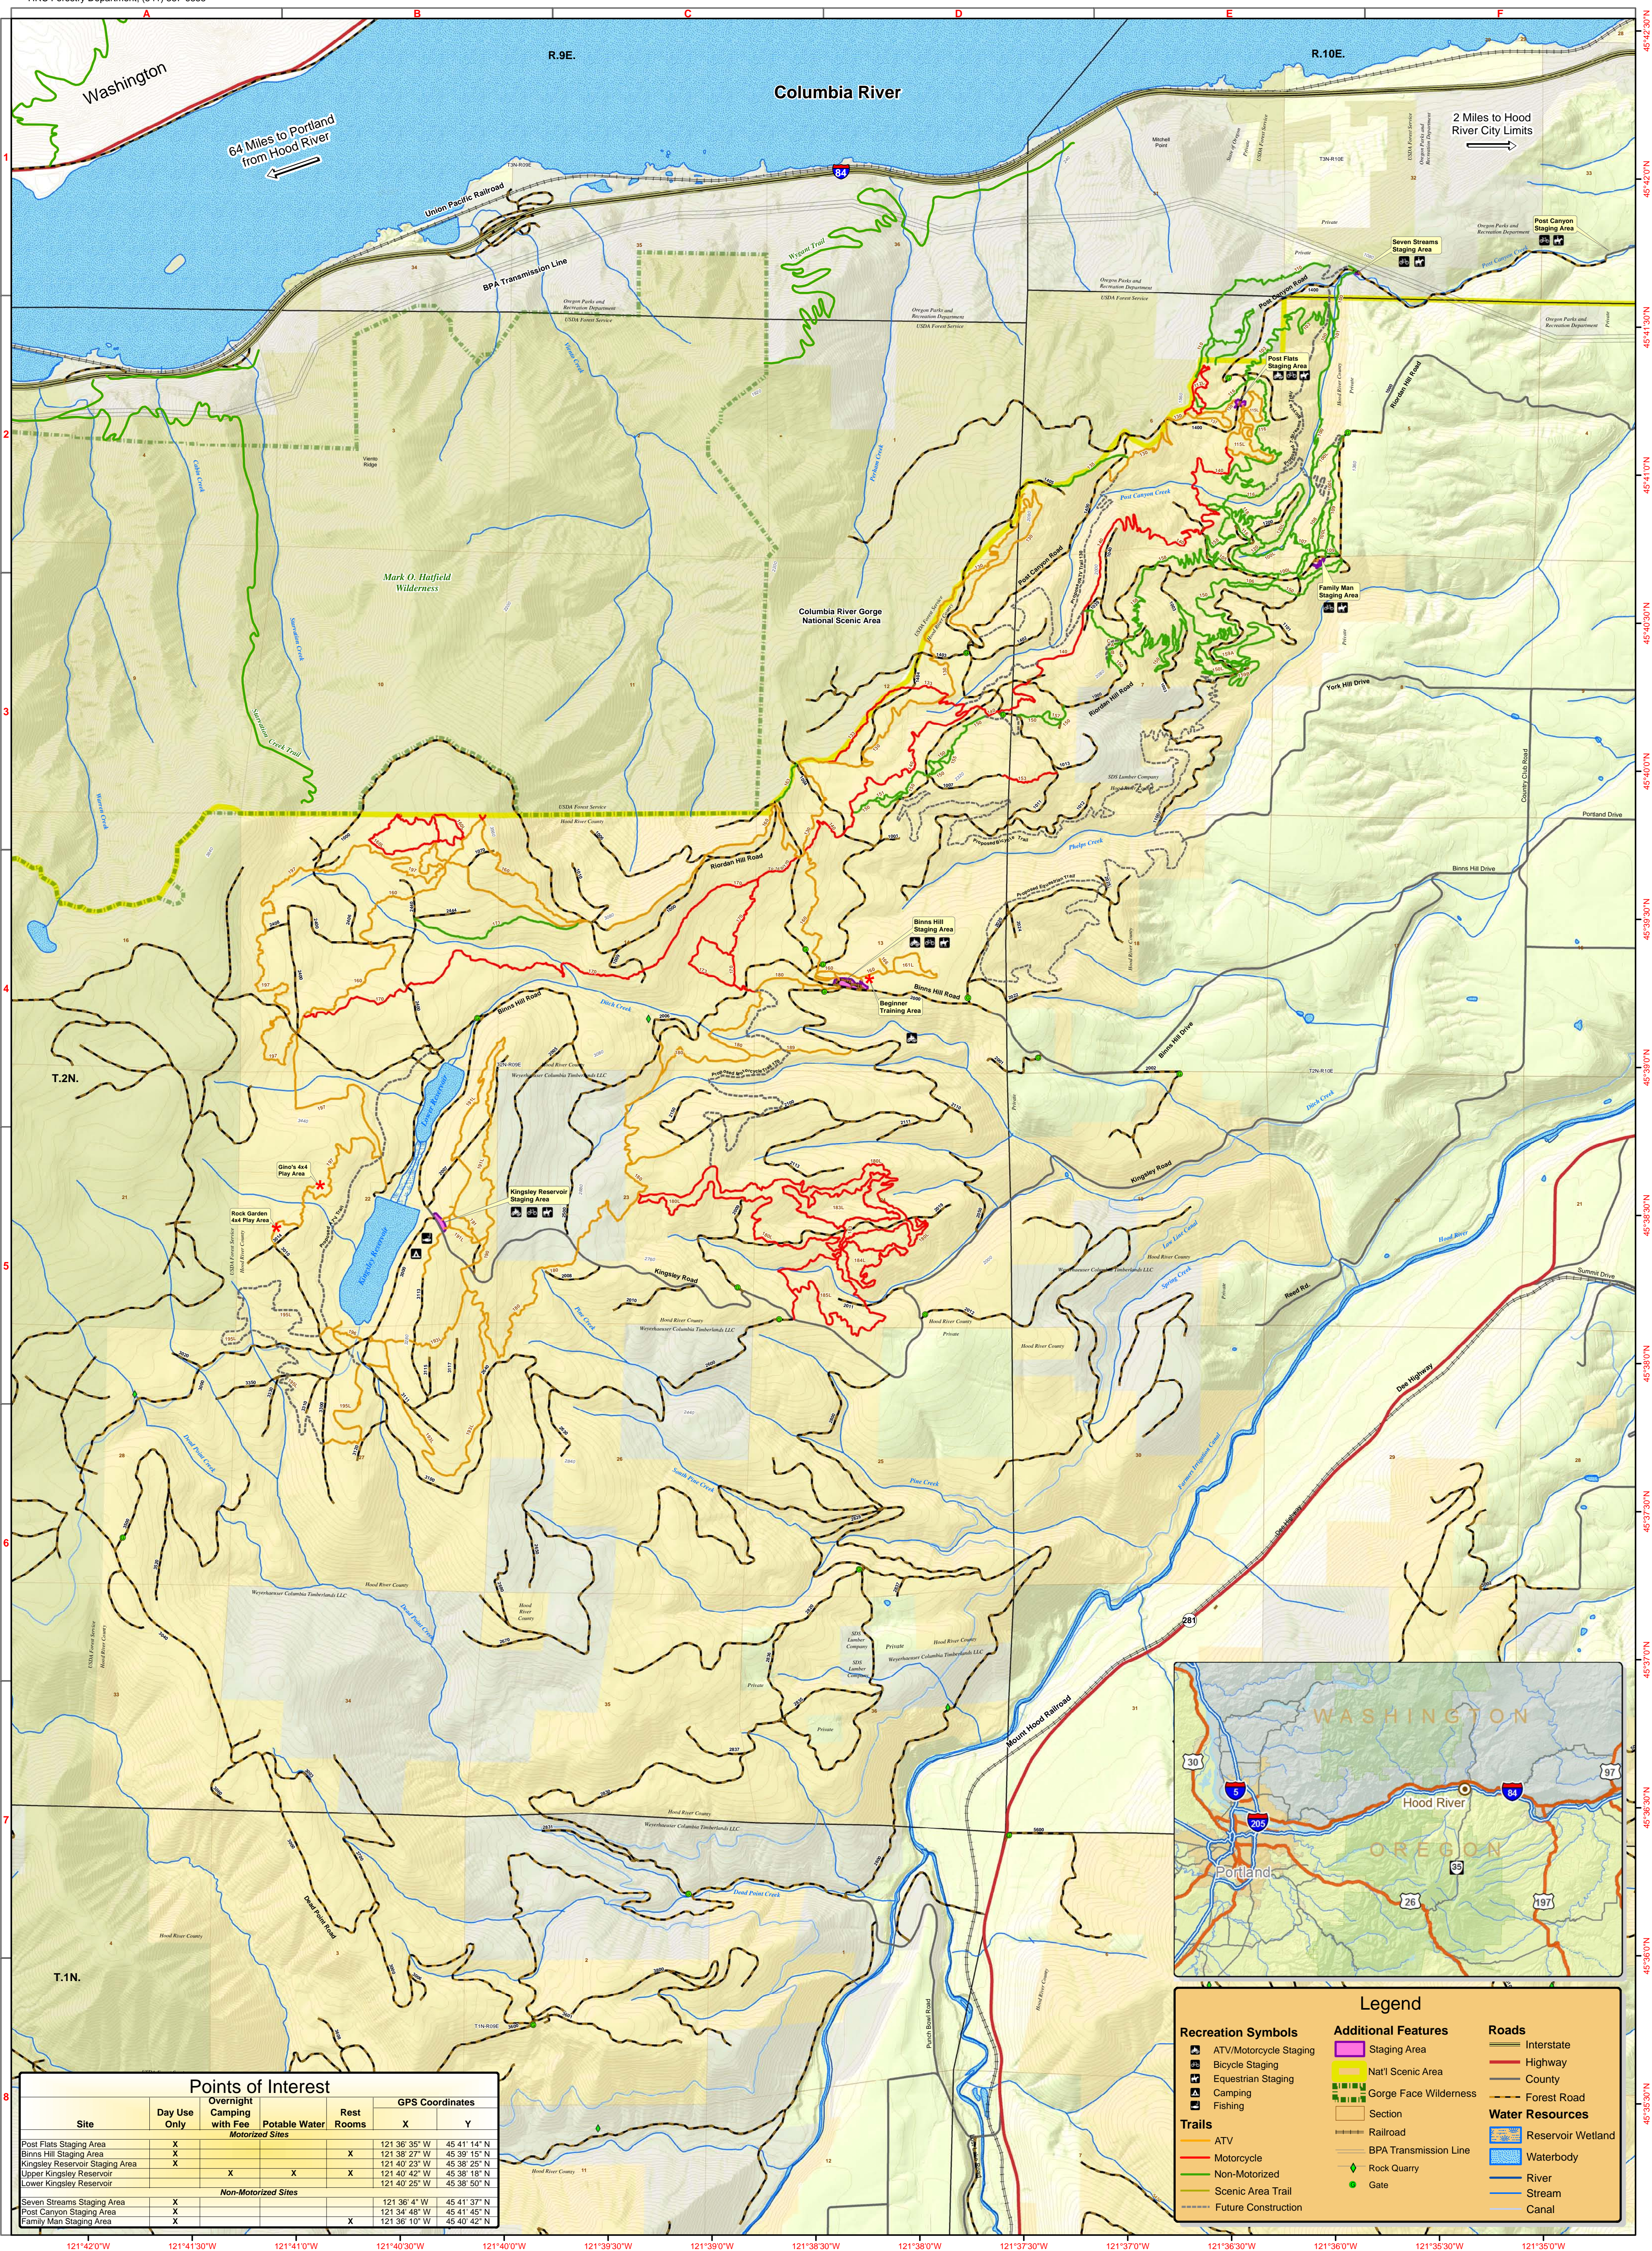

Hood River County Tree Farm Northwest Area Recreation Trails Off-Highway Vehicle Map Guide

Points of Interest					GPS Coordinates	
Site	Day Use Only	Overnight Camping with Fee	Potable Water	Rest Rooms	X	Y
Motorized Sites						
Post Flats Staging Area	X				121 36' 35" W	45 41' 14" N
Binns Hill Staging Area	X			X	121 38' 27" W	45 38' 15" N
Kingsley Reservoir Staging Area	X			X	121 40' 23" W	45 38' 25" N
Upper Kingsley Reservoir		X	X	X	121 40' 42" W	45 38' 18" N
Lower Kingsley Reservoir					121 40' 25" W	45 38' 50" N
Non-Motorized Sites						
Seven Streams Staging Area	X				121 36' 4" W	45 41' 37" N
Post Canyon Staging Area	X				121 34' 48" W	45 41' 45" N
Family Man Staging Area	X			X	121 36' 10" W	45 40' 42" N