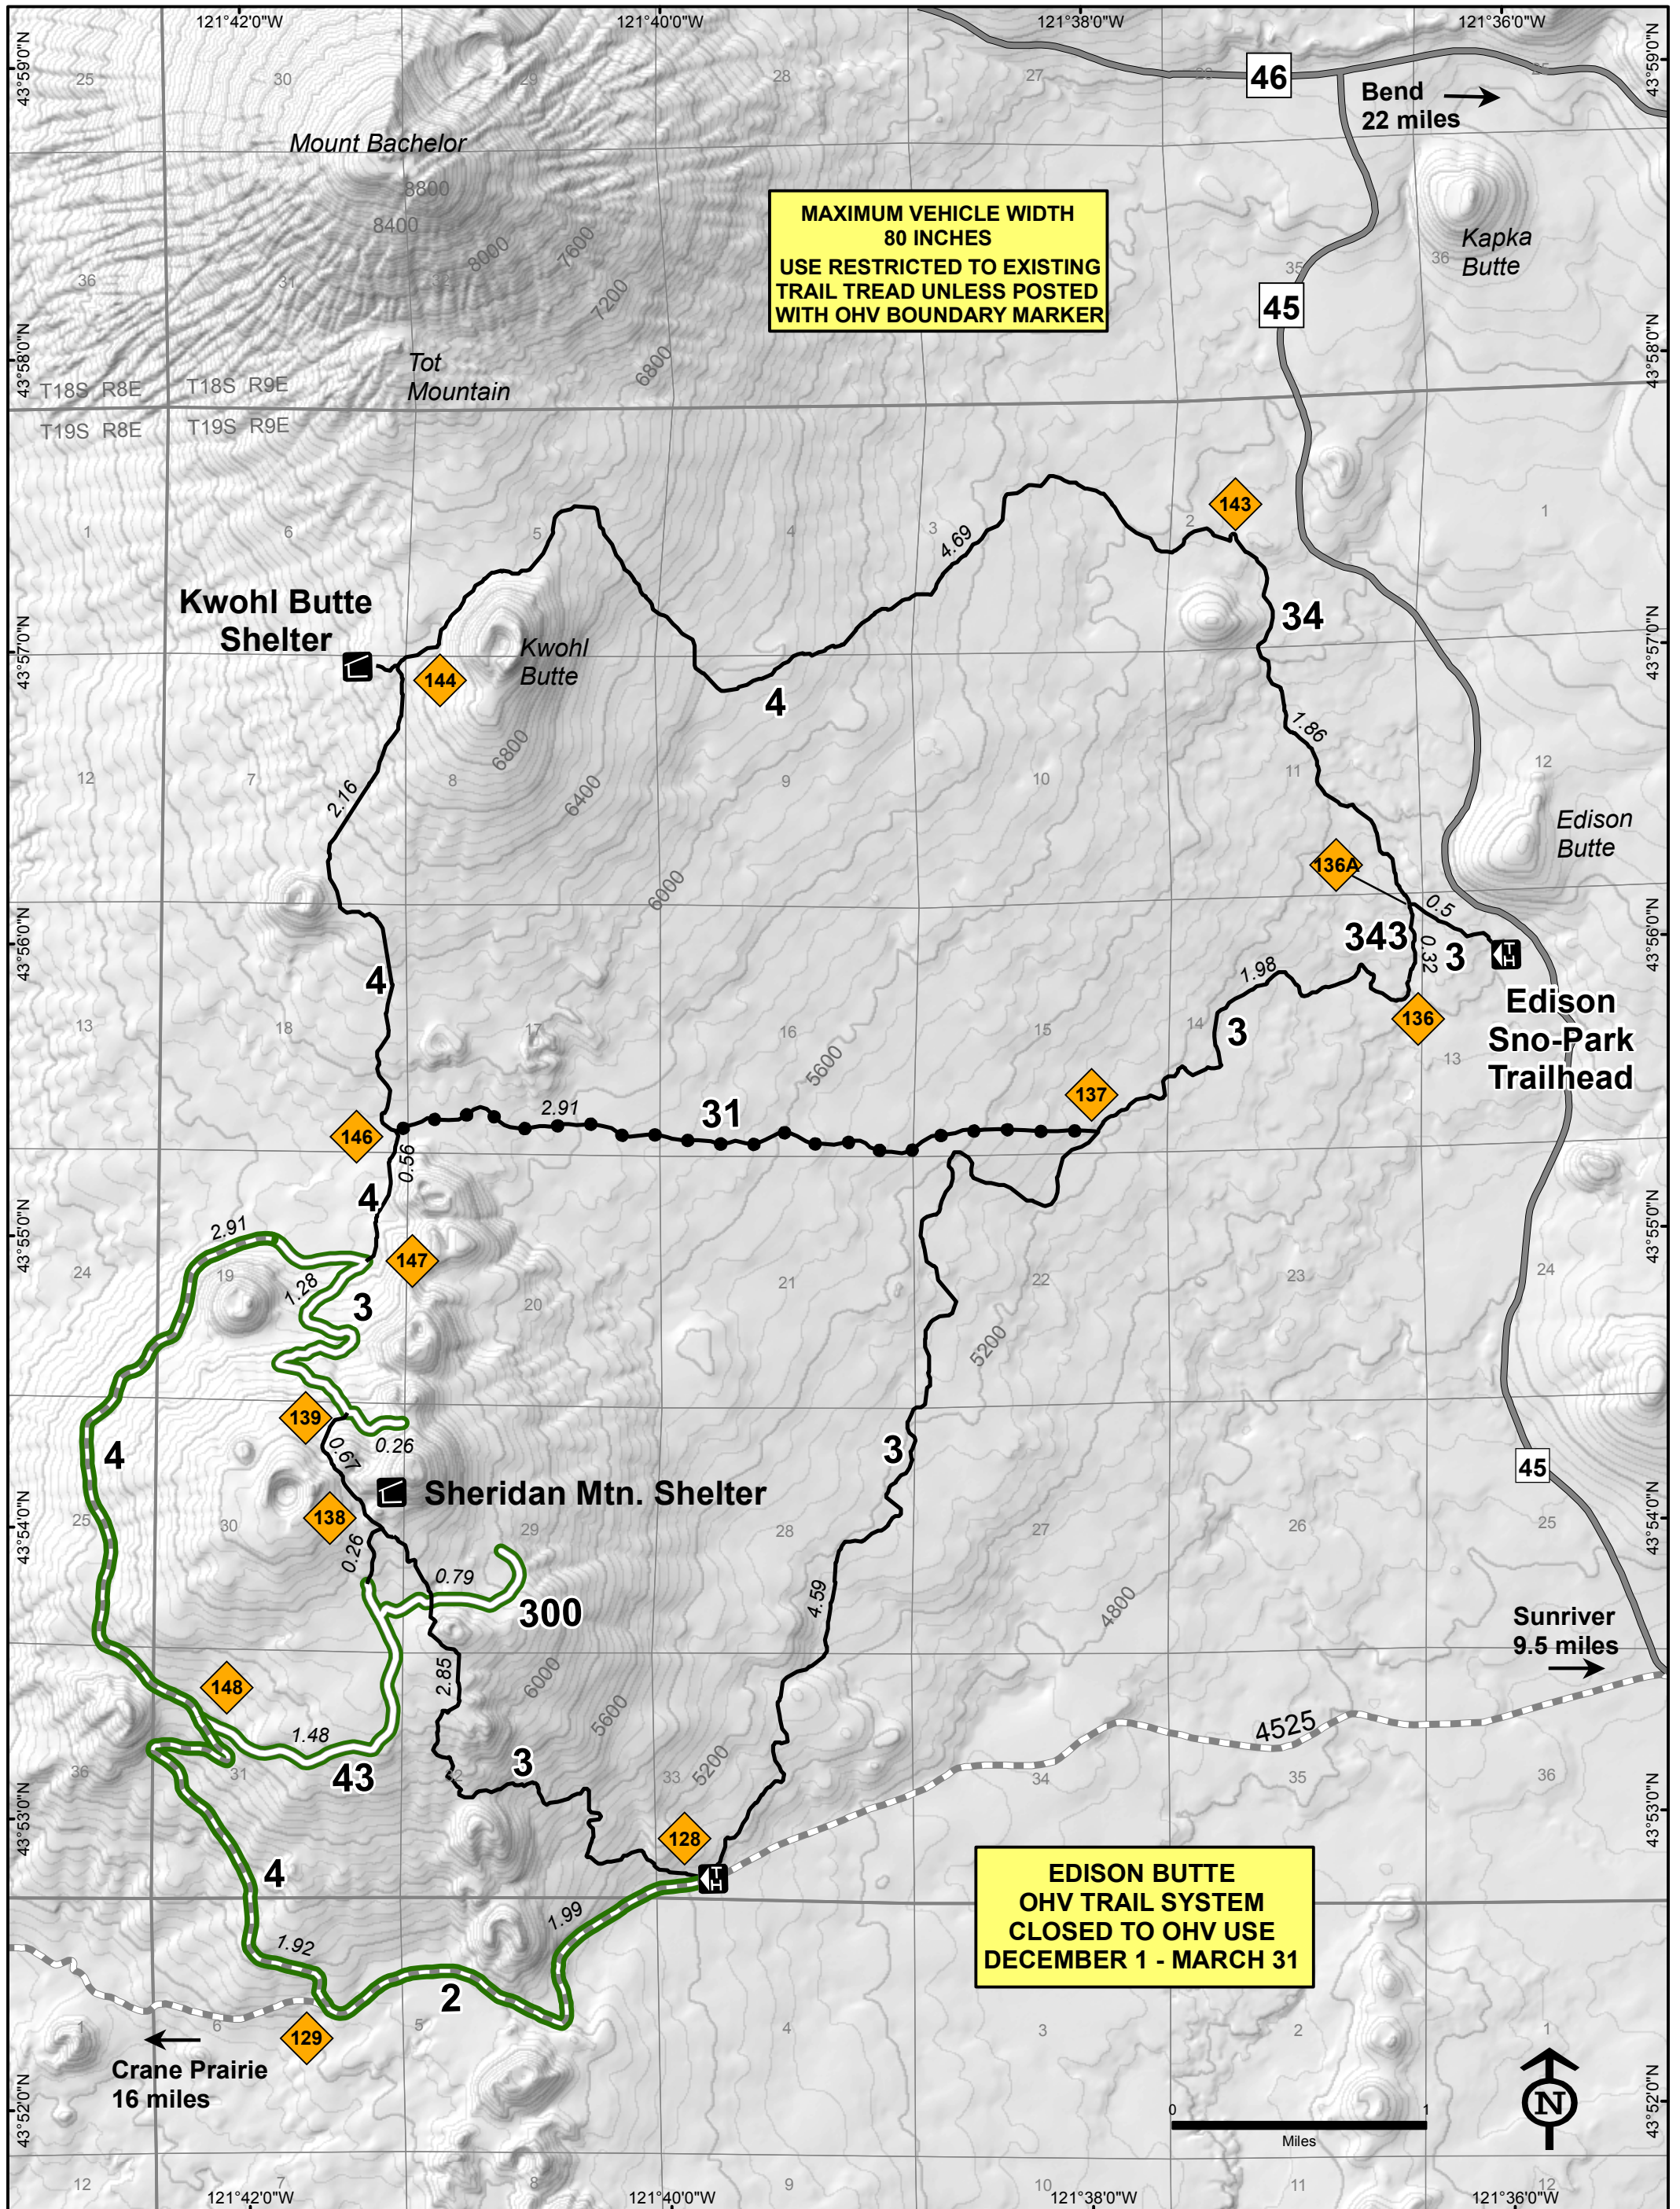

EDISON BUTTE OHV TRAIL SYSTEM

Trails and Rating

Open to ATV, Motorcycle and Class II vehicles under 80"

— Most Difficult

— Shared Use Road

Open to ATV and Motorcycle

●●● Most Difficult

Shelter

Trailhead

Intersection

4

Trail Number

1.37

Mileage Between Junctions

— Major Paved Road

— Gravel Road

— Non-maintained Dirt Road

N

0 1 Miles