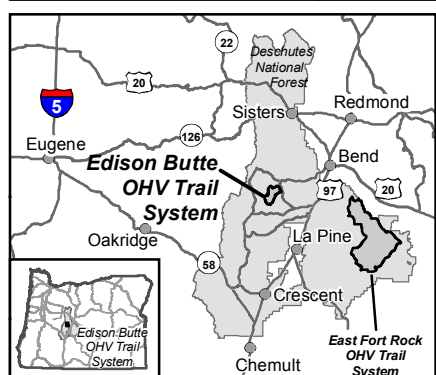

EDISON BUTTE OHV TRAIL SYSTEM

Trails and Rating

Open to ATV, Motorcycle and Class II vehicles under 80"

— Most Difficult

— Shared Use Road

Open to ATV and Motorcycle

●●● Most Difficult

Shelter